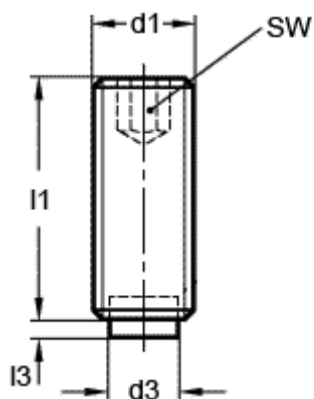

Data Sheet

Article number: 209316361

Description: E+G Grub screw, st. steel
GN 913.5-M8-12-KU

Measures

d1 = M8
d3 = 5
l1 = 12.0
l3 = 1.6
SW = 4.0